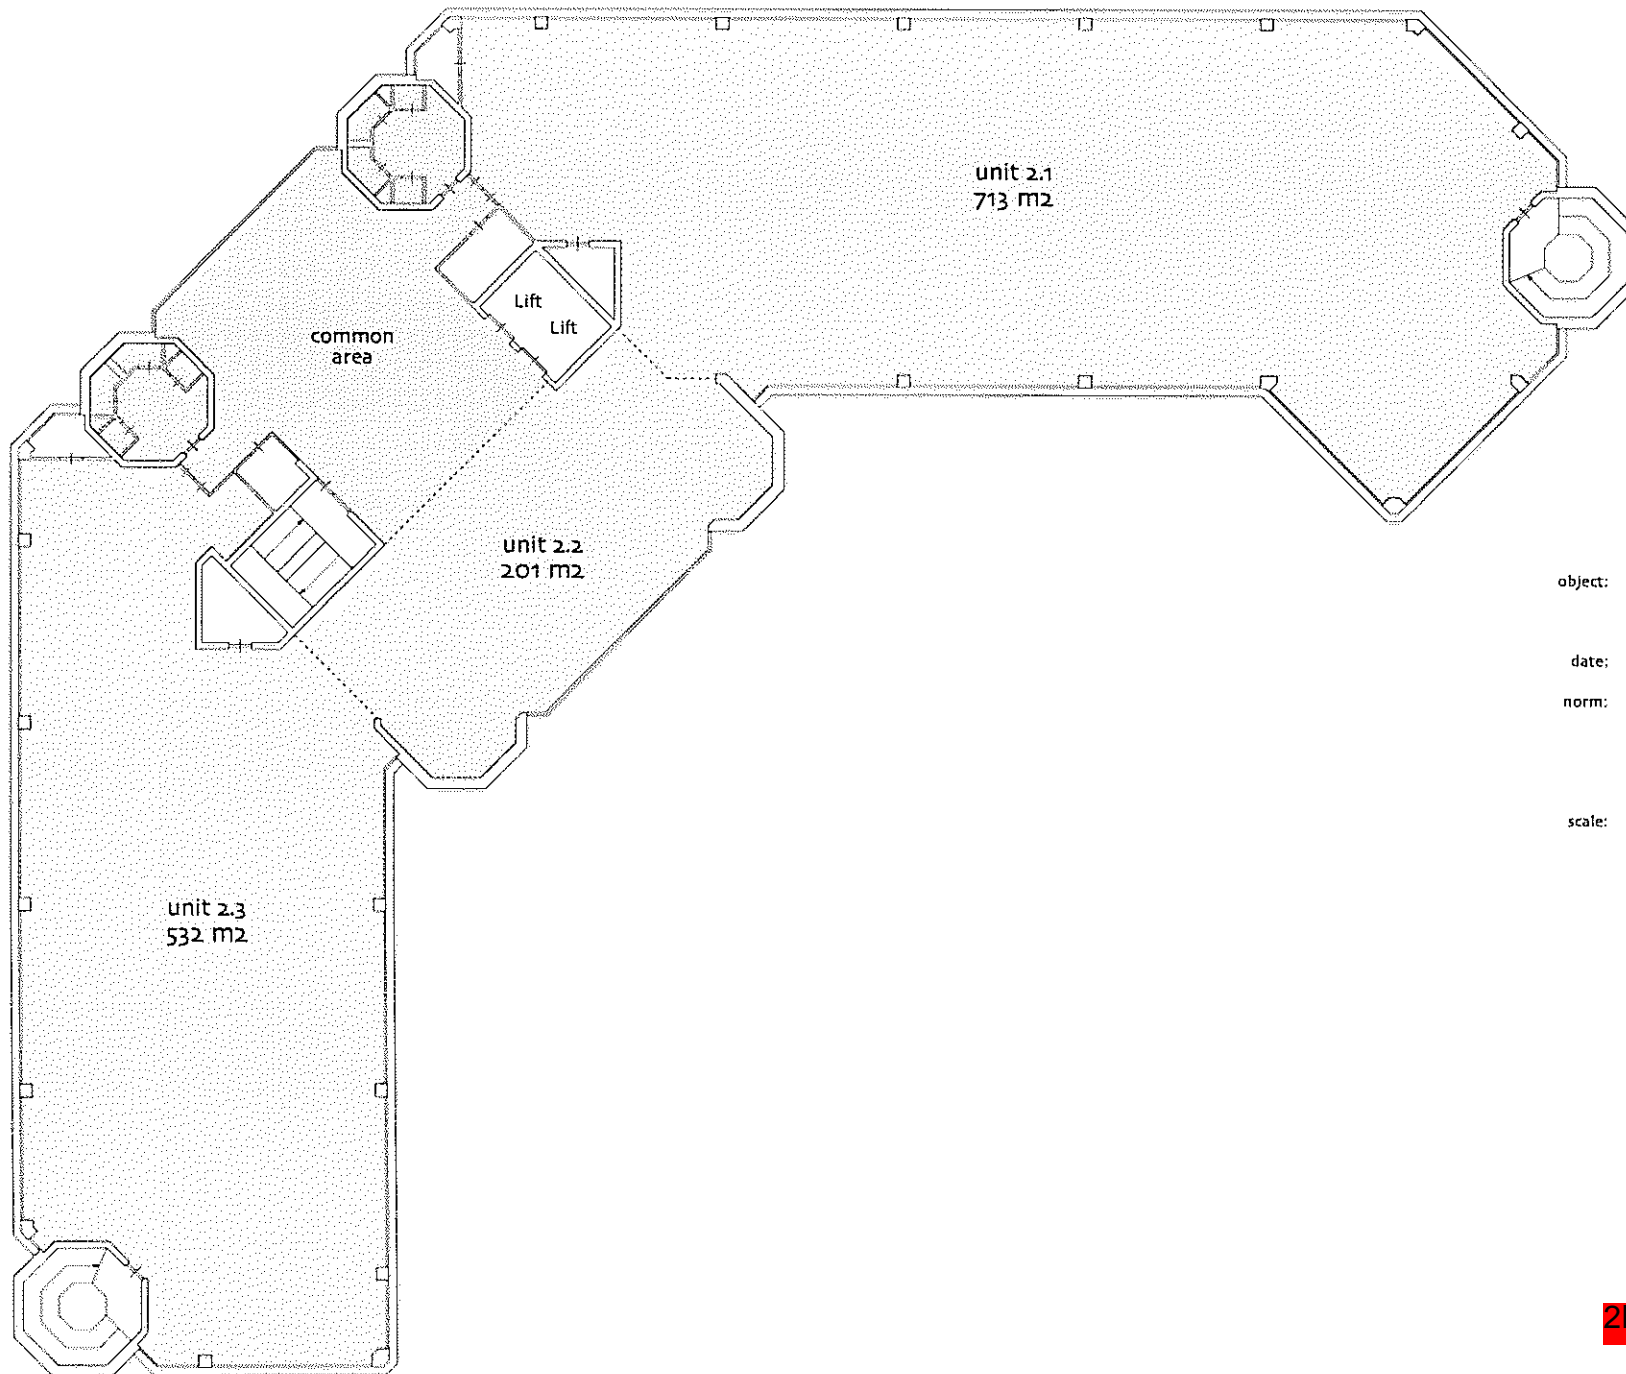

object: Hoeksteen 40
Hoofddorp
date: 21st July 2009
norm: NEN 2580
lettable floor area LFA per unit
inclusive common areas
scale: 1:300
AeQO Property Support BV tel 010 276 2711

 common area

BEGANE GROND

object: Hoeksteen 40
Hoofddorp
date: 21st July 2009
norm: NEN 2580
lettable floor area LFA per unit
inclusive common areas
scale: 1:300
AeQO Property Support BV tel 010 276 2711

 common area

1E VERDIEPING

object: Hoeksteen 40
Hoofddorp
date: 21st July 2009
norm: NEN 2580
lettable floor area LFA per unit
inclusive common areas
scale: 1:300
AeQO Property Support BV tel 010 276 2711

 common area

2E VERDIEPING