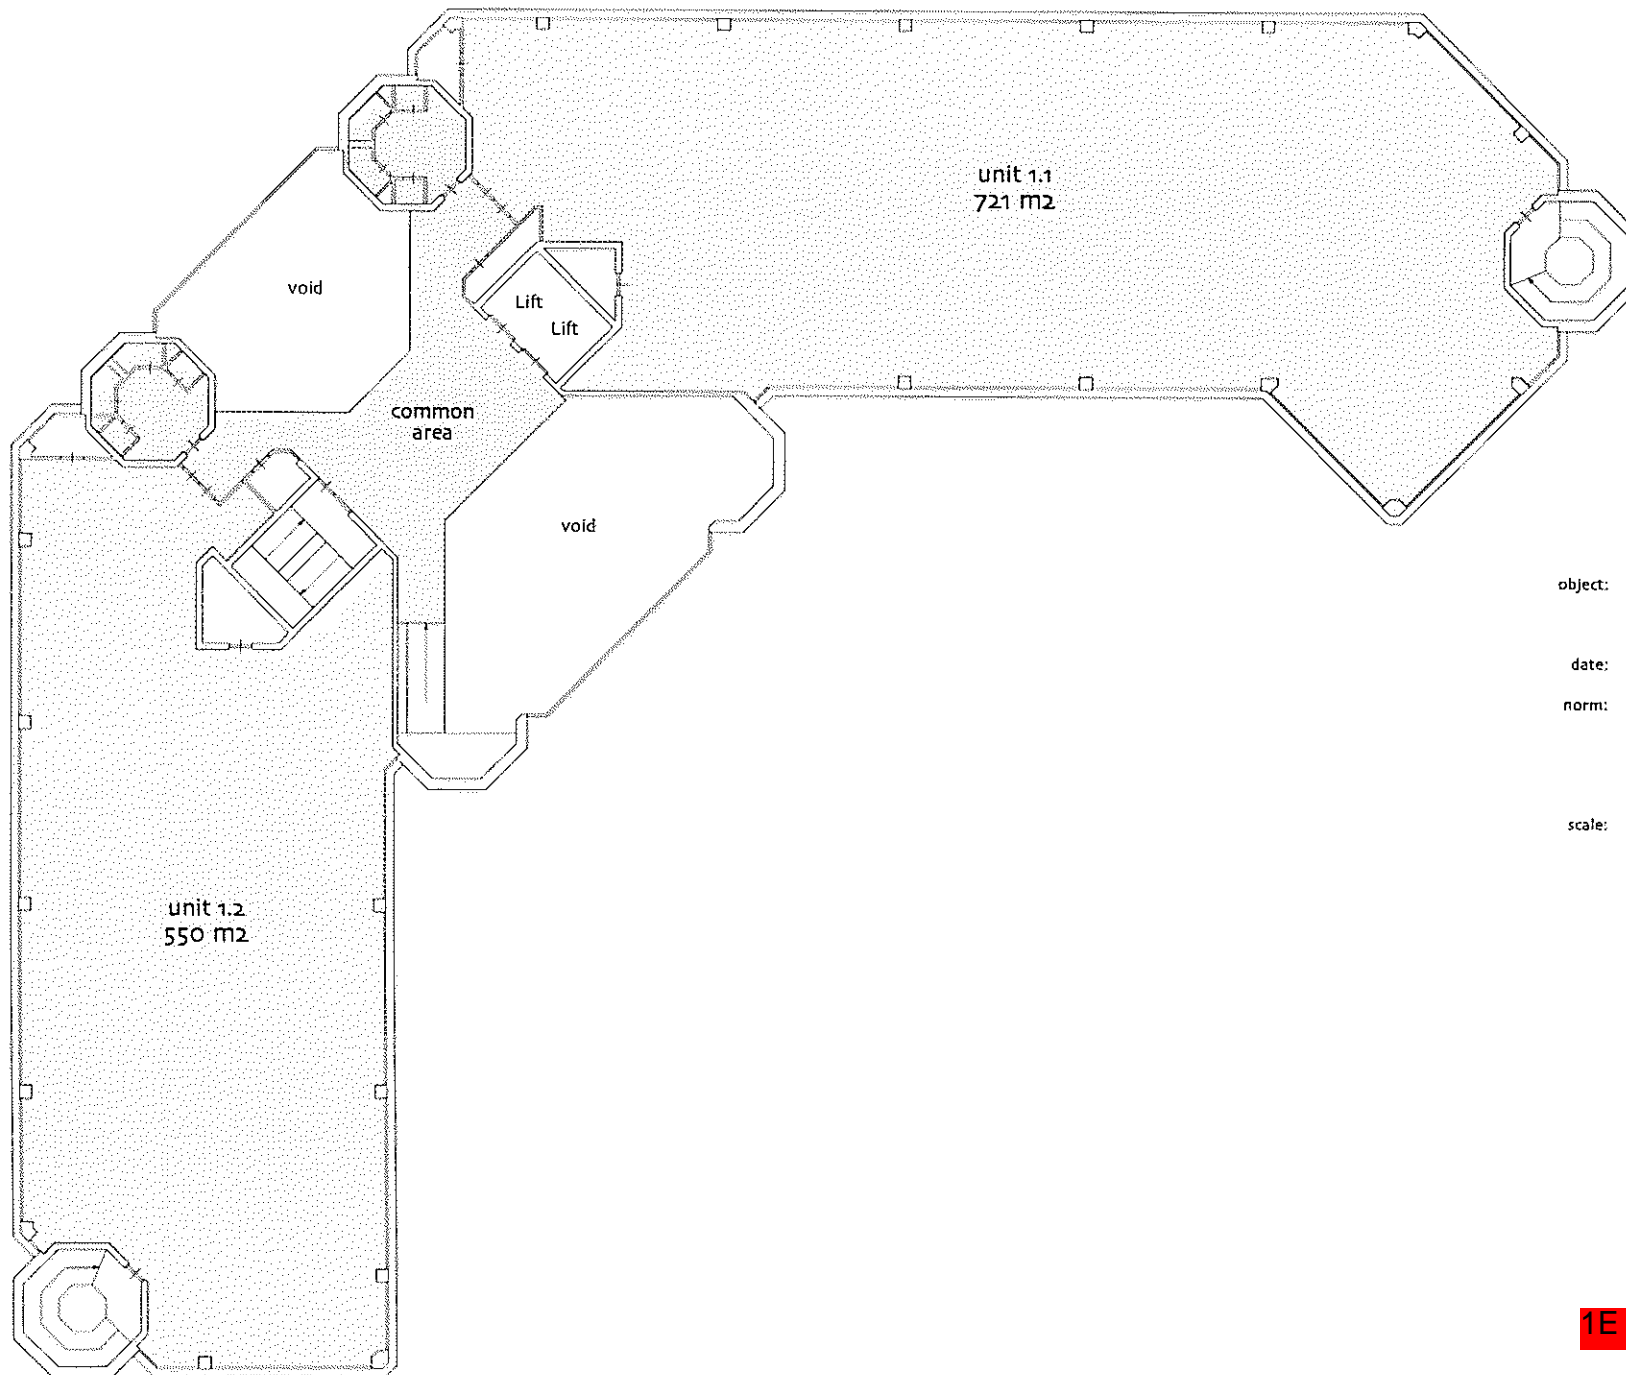

object: Hoeksteen 40
Hoofddorp
date: 21st July 2009
norm: NEN 2580
lettable floor area LFA per unit
inclusive common areas
scale: 1:300
AeQO Property Support BV tel 010 276 2711

 common area

BEGANE GROND

object: Hoeksteen 40
Hoofddorp
date: 21st July 2009
norm: NEN 2580
lettable floor area LFA per unit
inclusive common areas
scale: 1:300
AeQO Property Support BV tel 010 276 2711

 common area

1E VERDIEPING

object: Hoeksteen 40
Hoofddorp
date: 21st July 2009
norm: NEN 2580
lettable floor area LFA per unit
inclusive common areas
scale: 1:300
AeQO Property Support BV tel 010 276 2711

 common area

2E VERDIEPING